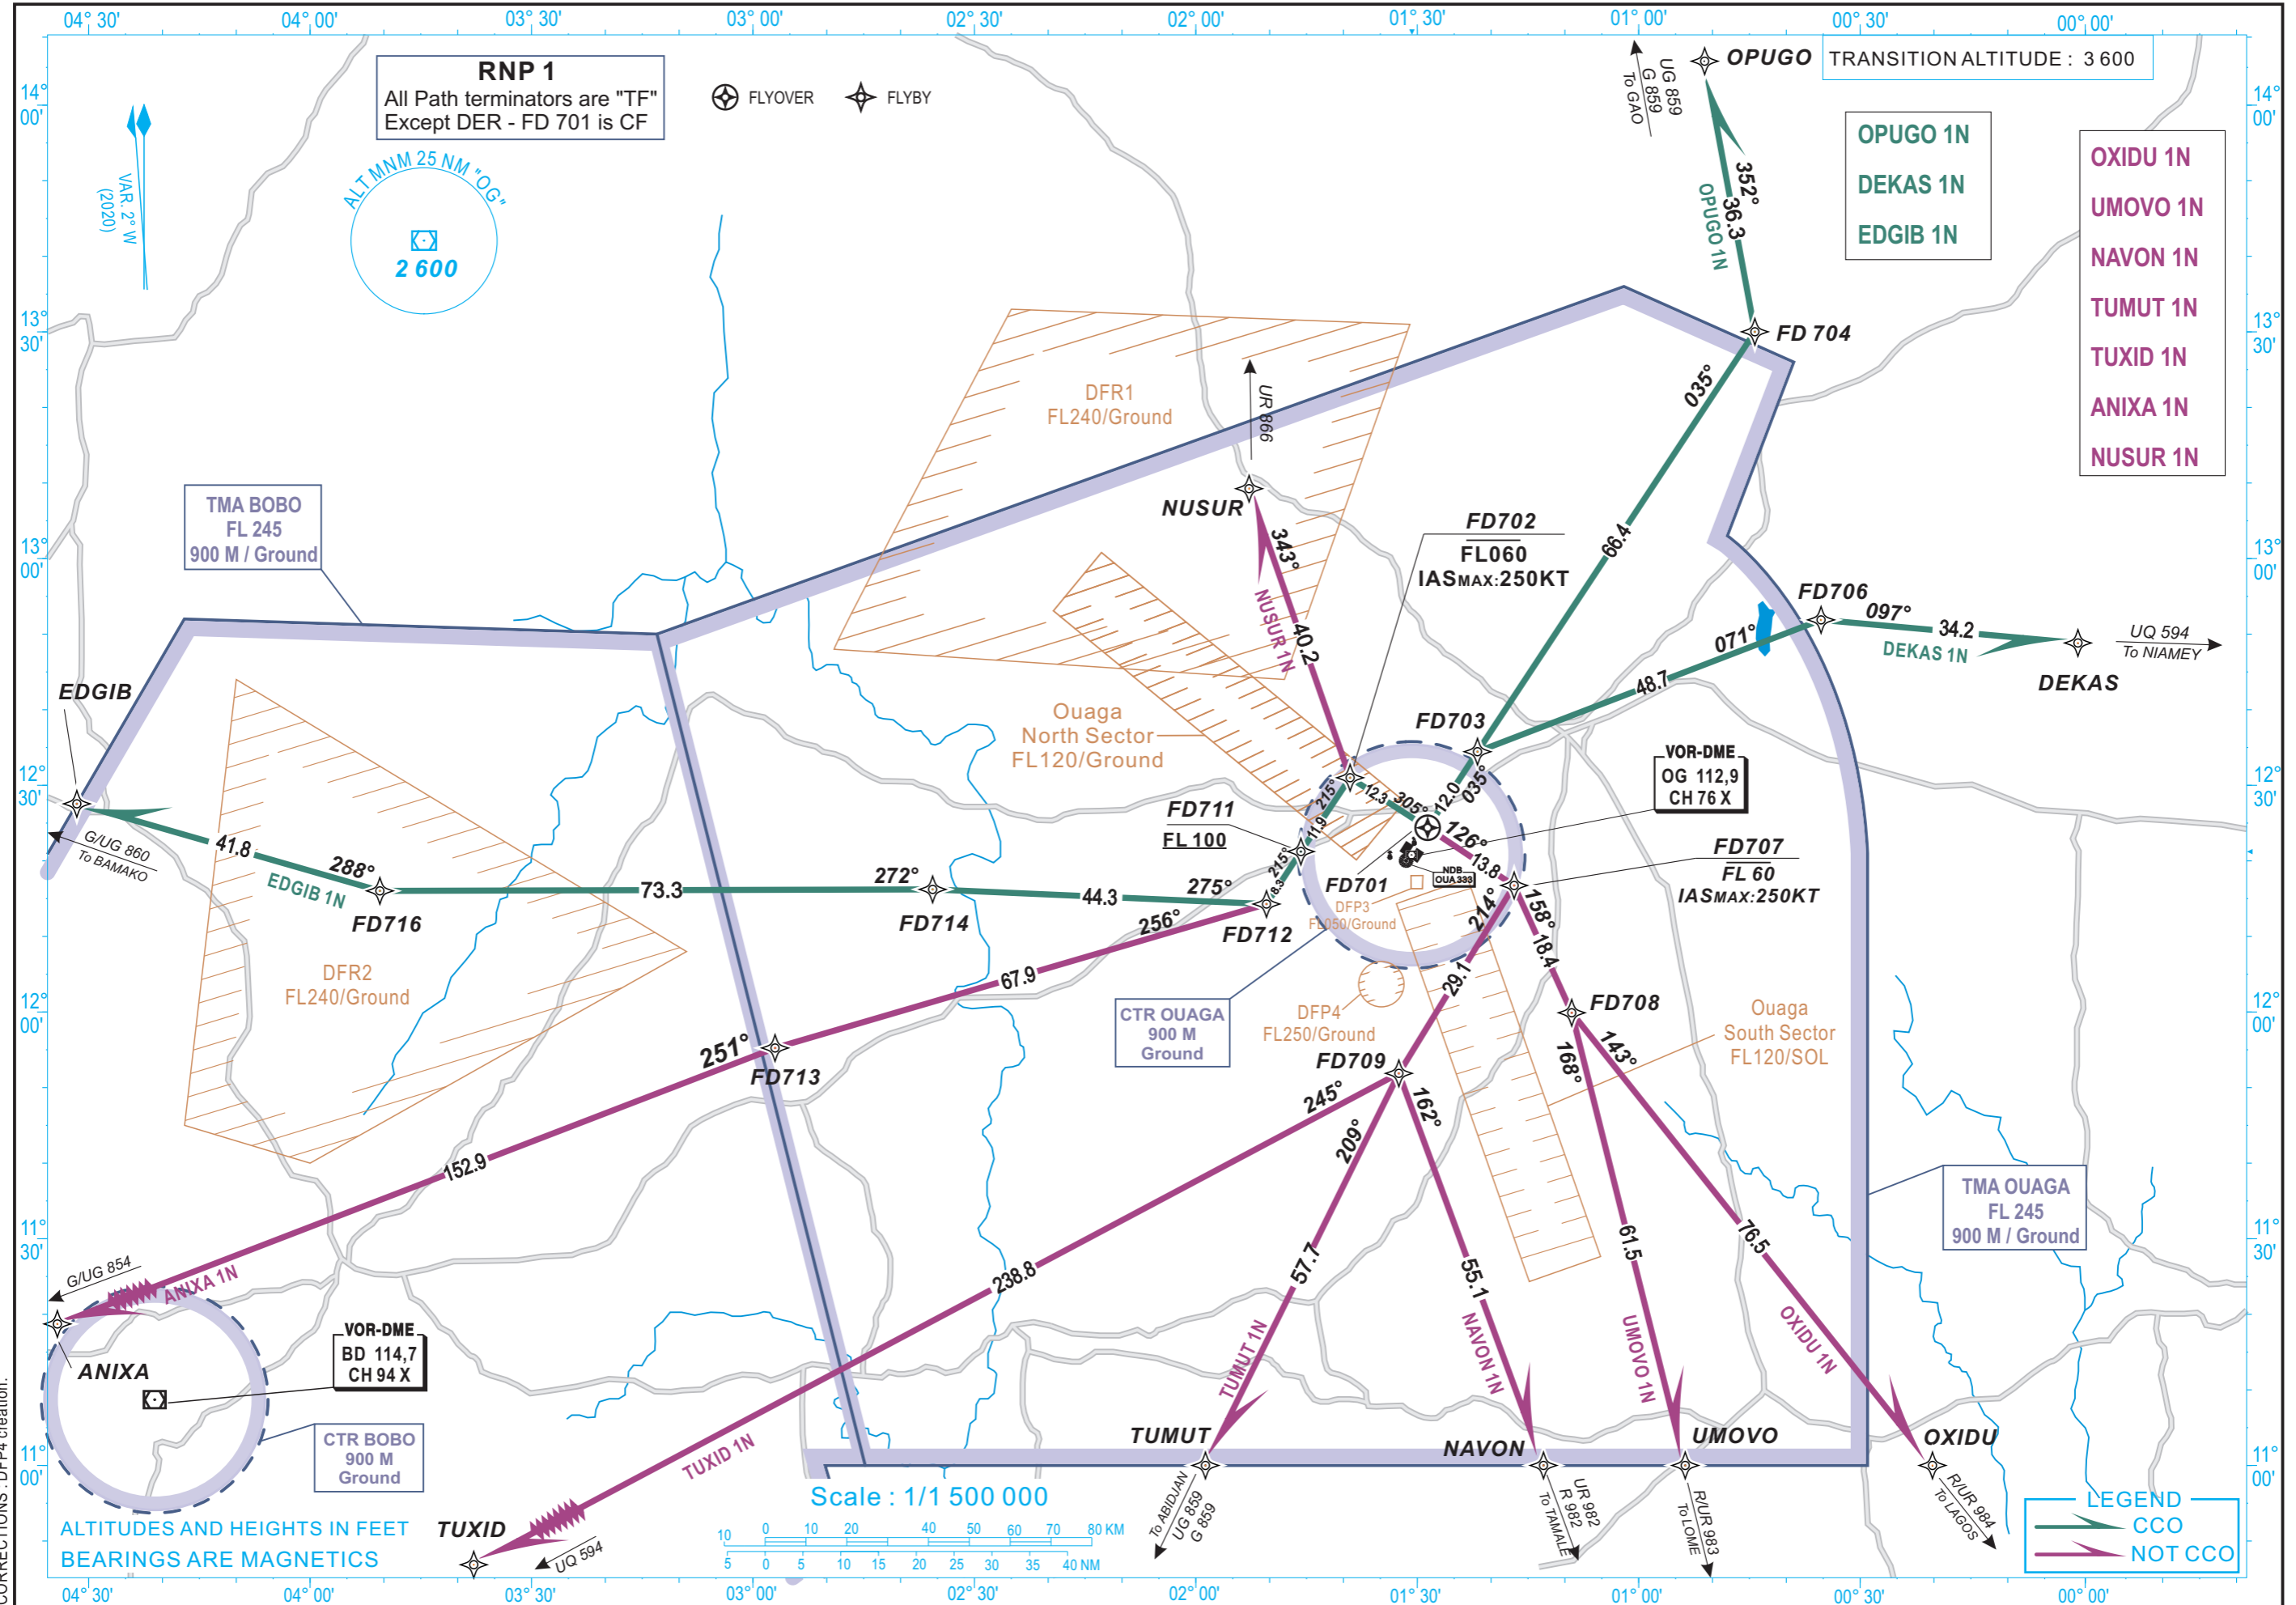

STANDARD DEPARTURE CHART
INSTRUMENTS (SID) - ICAO

ELEV. : 1038
THR : 1034
HEIGHTS RELATED TO THR AERODROME ELEVATION

OUAGA CONTROL 120.3
OUAGA TWR 118.1

OUAGADOUGOU (DFFD)
SID RNAV (GNSS) - RWY 04

CORRECTIONS : DFP4 creation.

15 JUNE 2023

AMDT 06/23

AERONAUTICAL INFORMATION SERVICE - ASECNA

02AD2-DFFD-SID RNAV-RWY04